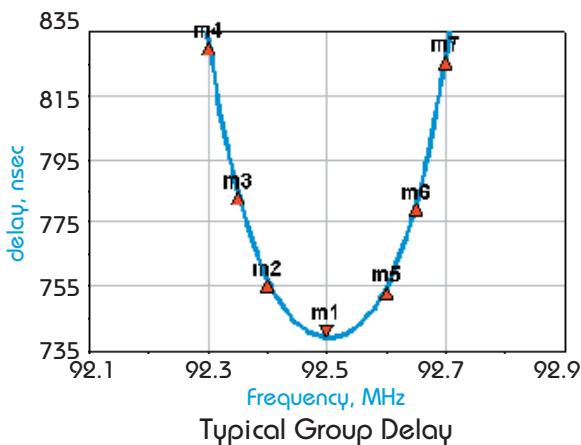

## Typical Curves for 3-Cavity Bandpass Filters

These performance curves are typical for all Shively 3-cavity bandpass filters. Please contact the factory for specific curves for your installation.

Document No. [tb-chart\\_3cavity\\_bpfilters \(0504\)](#)