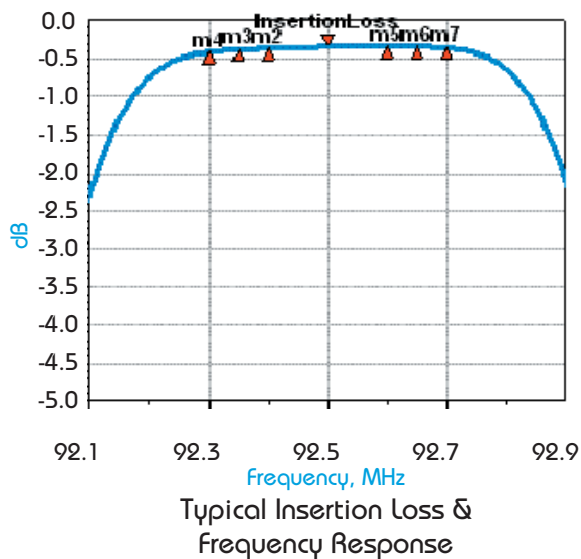

## Typical Curves for 3-Cavity Bandpass Filters

These performance curves are typical for all Shively 3-cavity bandpass filters. Please contact the factory for specific curves for your installation.

Document No. [tb-chart\\_3cavity\\_bpfilters \(0504\)](#)