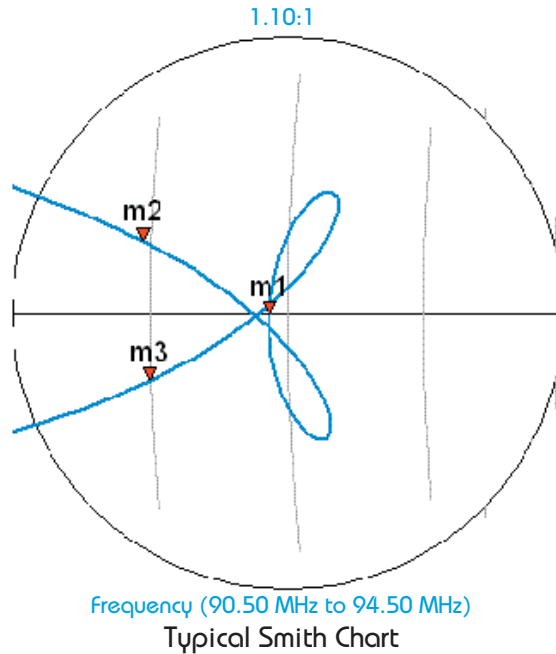

## Typical Curves for 3-Cavity Bandpass Filters

These performance curves are typical for all Shively 3-cavity bandpass filters. Please contact the factory for specific curves for your installation.

Document No. [tb-chart\\_3cavity\\_bpfilters \(0504\)](#)