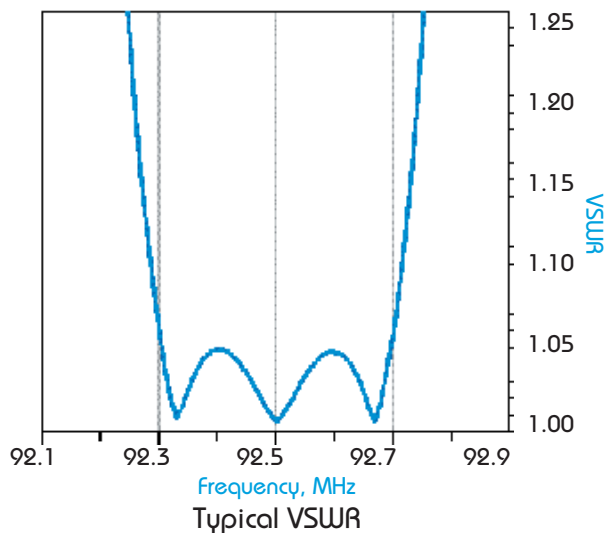

## Typical Curves for 3-Cavity Bandpass Filters

These performance curves are typical for all Shively 3-cavity bandpass filters. Please contact the factory for specific curves for your installation.

Document No. [tb-chart\\_3cavity\\_bpfilters \(0504\)](#)