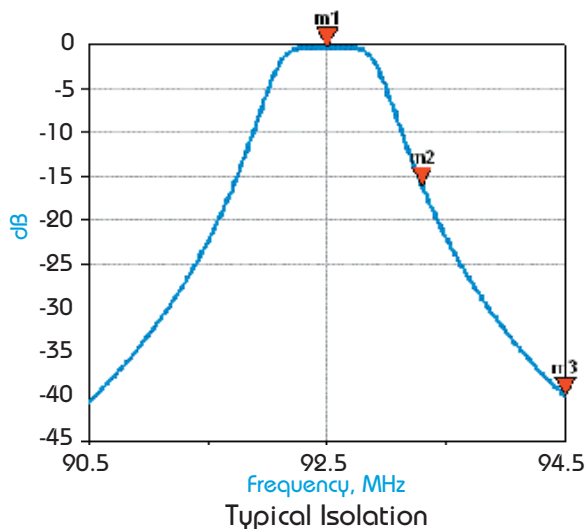

## Typical Curves for 3-Cavity Bandpass Filters

These performance curves are typical for all Shively 3-cavity bandpass filters. Please contact the factory for specific curves for your installation.

Document No. [tb-chart\\_3cavity\\_bpfilters \(0504\)](#)