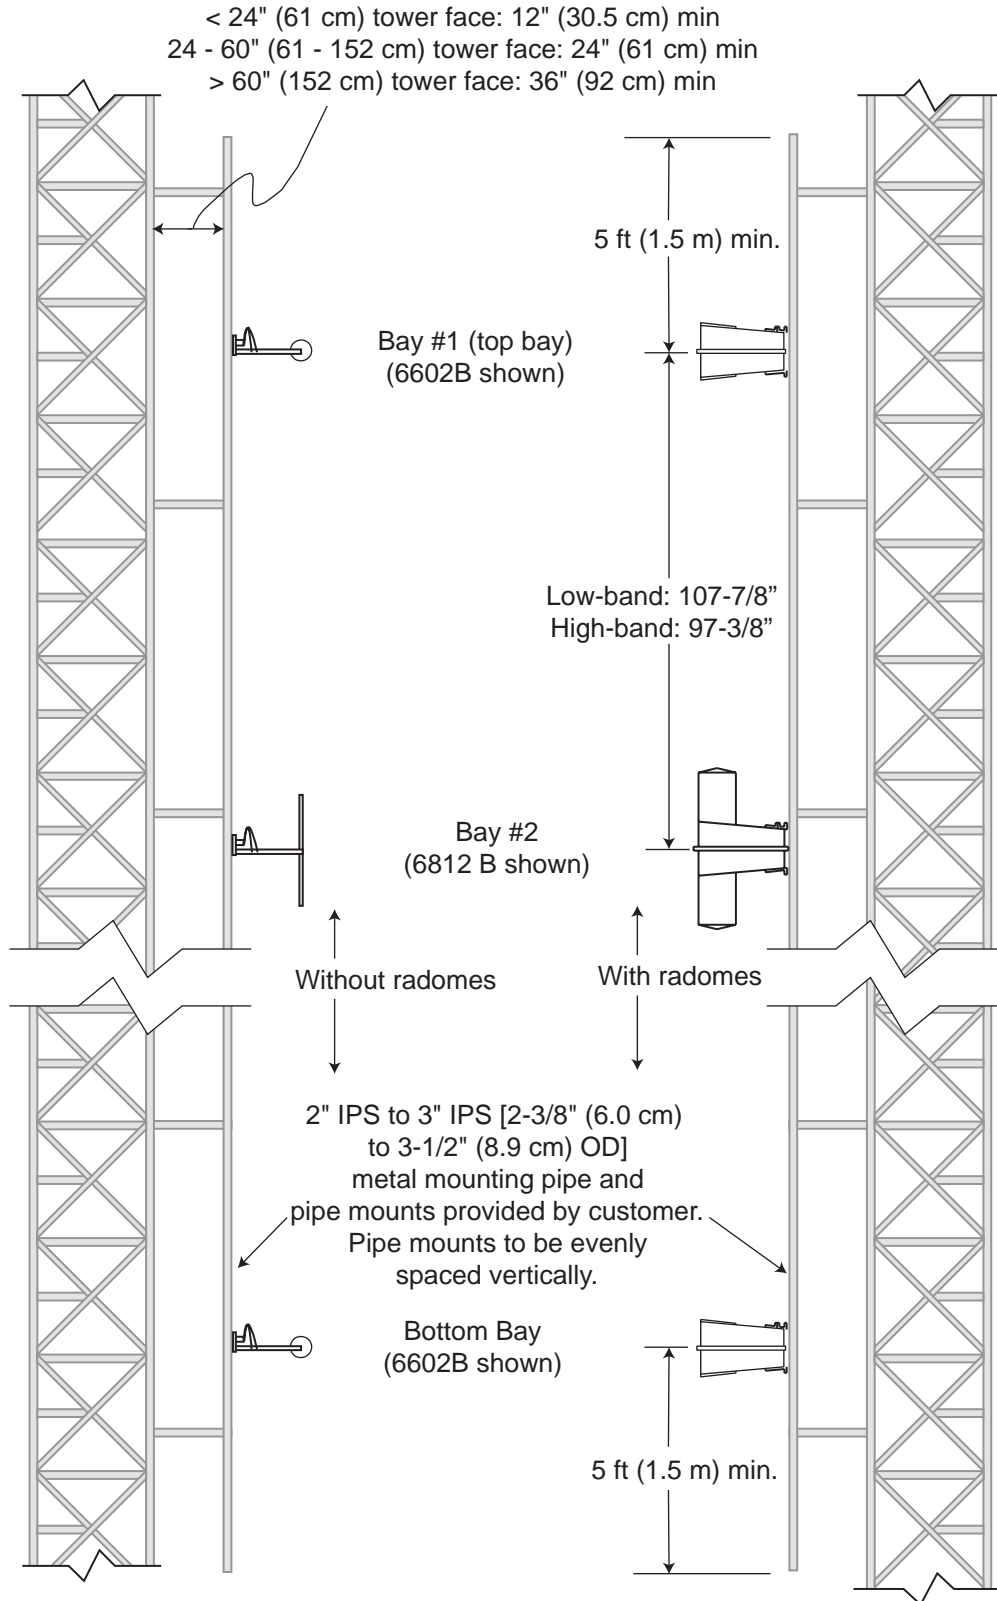

Installation Layout for Model 6602B or Model 6812B Antenna

Document No. [ts-6602_6812_installation \(150320\)](#)

A Division of Howell Laboratories, Inc., P. O. Box 389, Bridgton, Maine 04009 USA
 (207) 647-3327 1-888-SHIVELY Fax: (207)647-8273
 An Employee-Owned Company