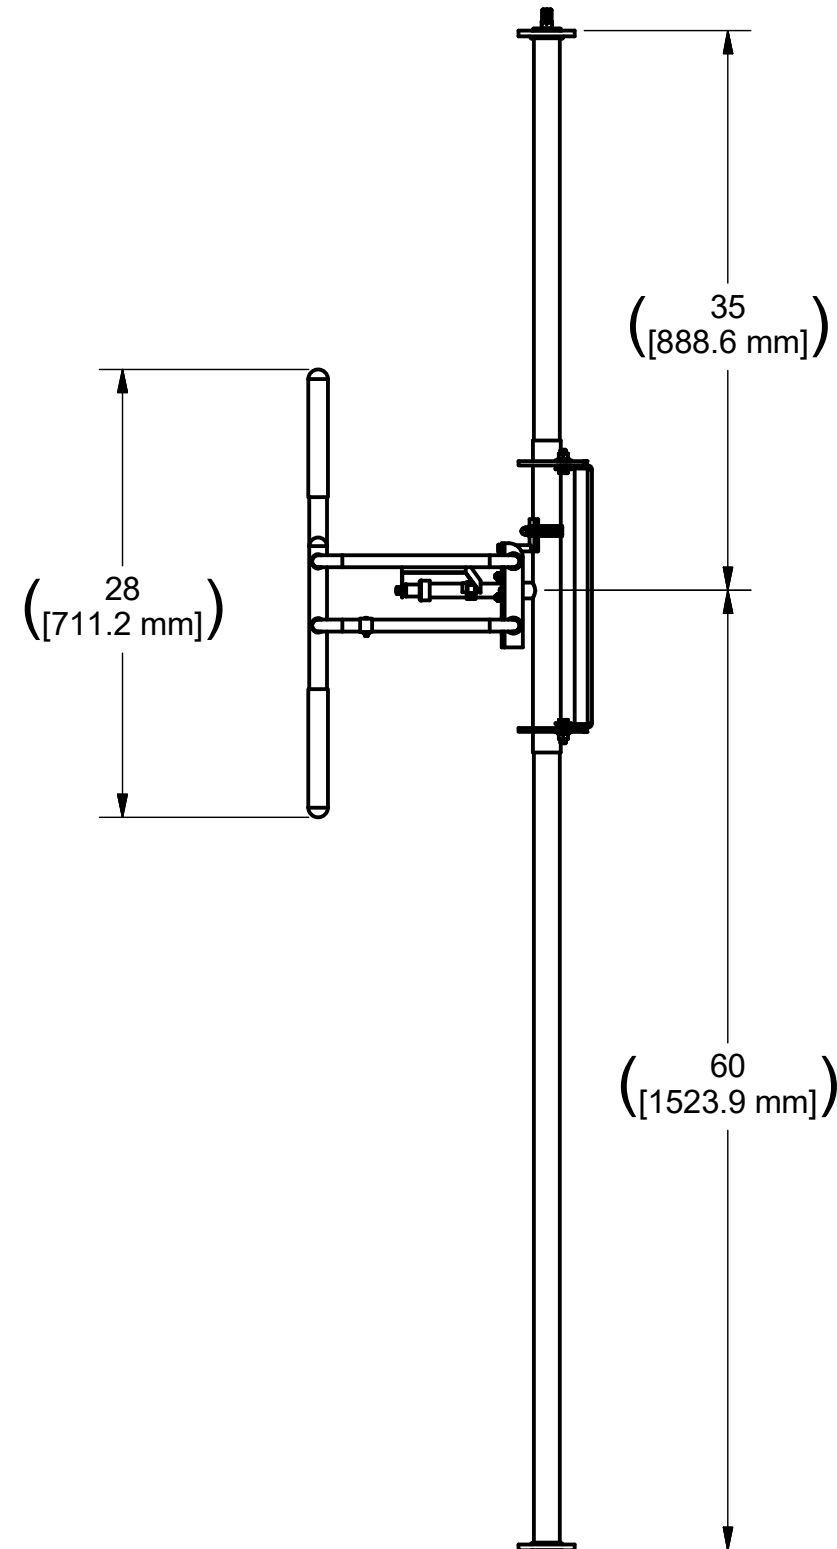

6813-1 SINGLE BAY ANT. DIMENSIONS
LOW AND HIGH BAND 87.5 TO 108 MHz

JHFF 1-31-19