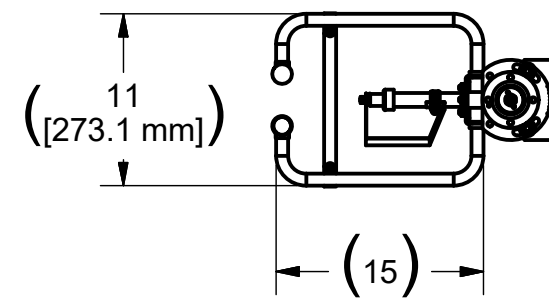

6813-1 SINGLE BAY ANT. DIMENSIONS
LOW AND HIGH BAND 87.5 TO 108 MHz

JHFF 1-31-19