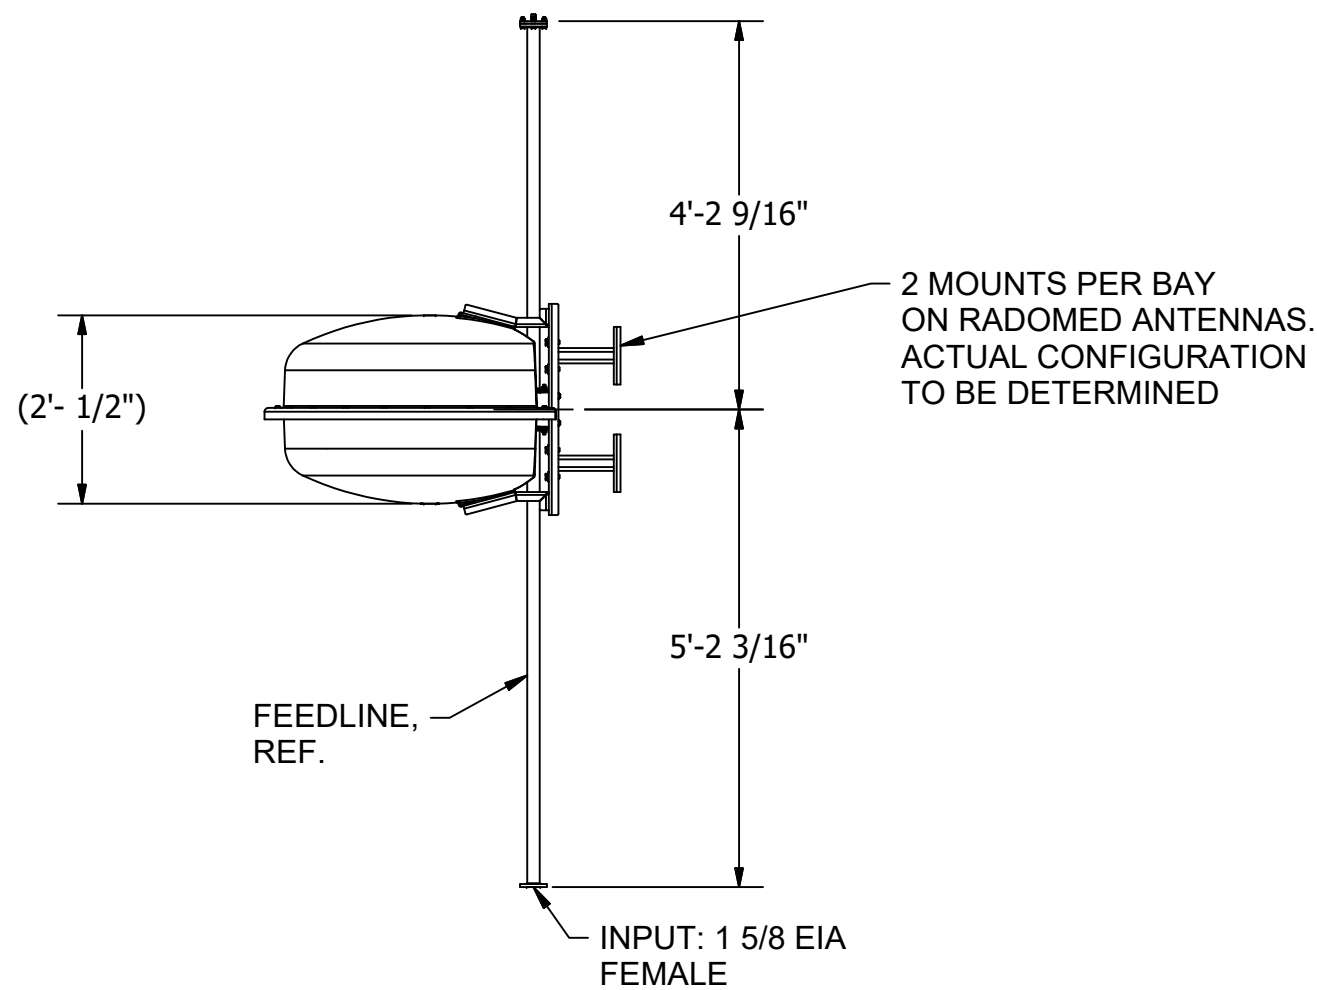

TOP VIEW

FRONT VIEW

SIDE VIEW

6815-1R SINGLE
 BAY DIMENSIONS
 88-108 MHz
 WITHOUT FINE MATCHER