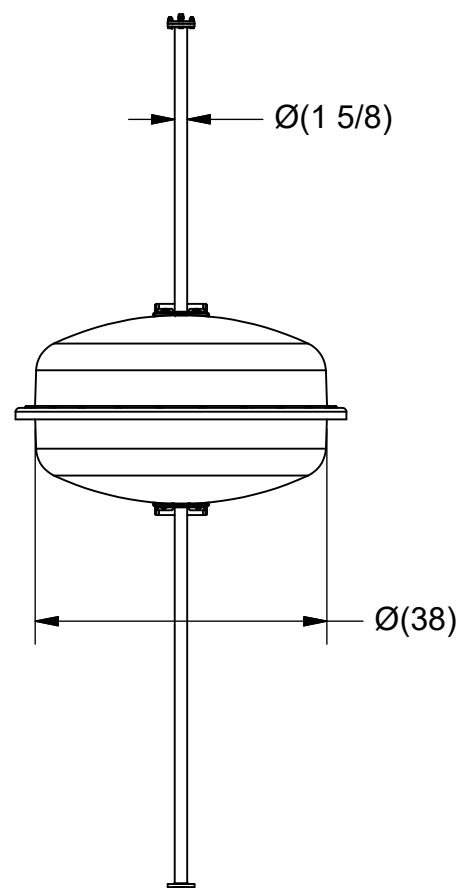

TOP VIEW

FRONT VIEW

SIDE VIEW

6815-1R SINGLE
 BAY DIMENSIONS
 88-108 MHz
 WITHOUT FINE MATCHER